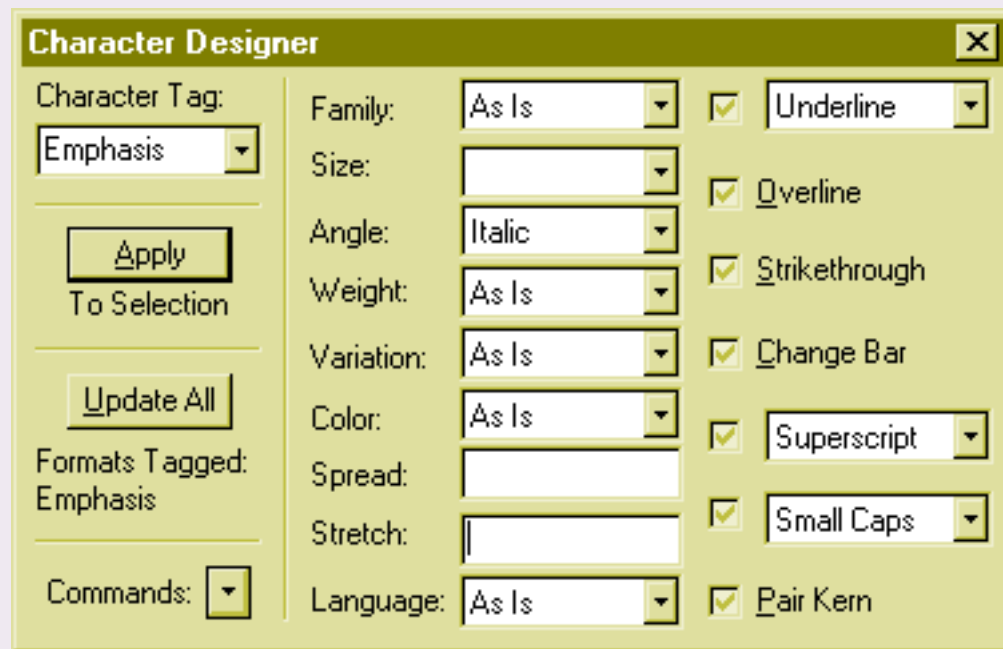

Paragraph Designer

Character Designer

Table Designer [X]

Basic | Ruling | Shading

Table Tag:

Properties:

To Selection

Formats Tagged: Format A

Commands:

Indents:

Left:

Right:

Space:

Above:

Below:

Default Cell Margins: