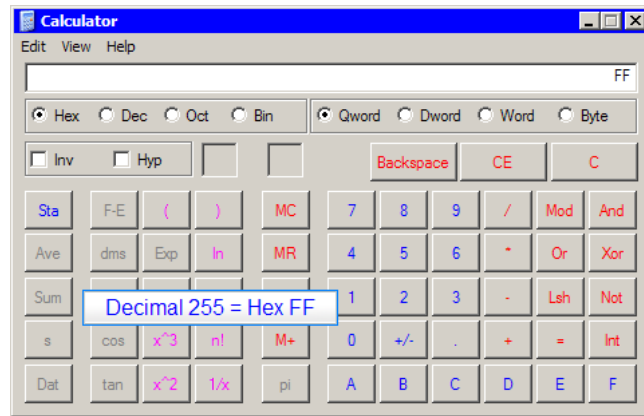

Comparison of Video Playback Modes

User Interface (SWF sample)

- In document (“docked”); you can also click the graphics)
- Floating window (native size); 150% or 200% magnification; arbitrary magnification (92%)
- Full screen (press Escape to exit; “Allow playback in full-screen window” should be turned on in Acrobat/Reader Preferences, *Multimedia Trust*).

Animation (SWF sample)

Floating window (native size); 75% or 150% magnification; arbitrary magnification (92%); Full screen

Movie (QuickTime sample)

Floating window (native size); 150% or 200% magnification; arbitrary magnification (92%); Full screen